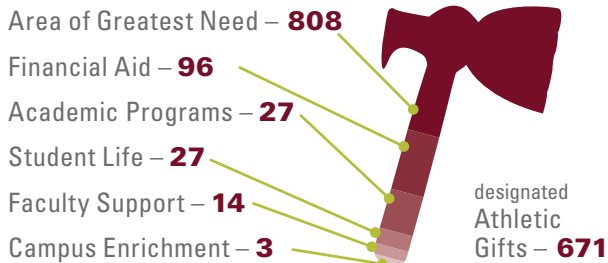

THE PUGET SOUND FUND HIGHEST PARTICIPATION BY GIFTS: