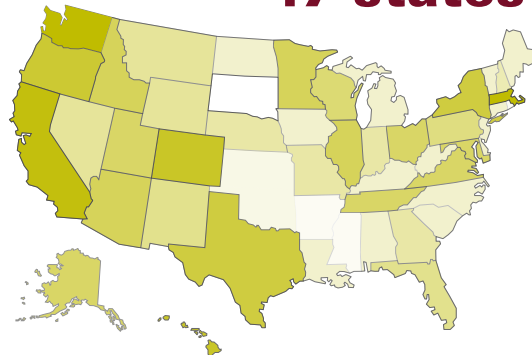

LOGGER DAY CHALLENGE

DOLLARS:

\$486,384
(more than ever before!)

THE LOGGER COMMUNITY TRULY WERE CHANGE-MAKERS THIS YEAR!

YOUR 2023 IMPACT BY THE NUMBERS

PARTICIPATION BY CLASS:

- **67 CLASSES** REPRESENTED
- **EARLIEST CLASS: 1960**
- **MOST DONORS: 2005**
(35 DONORS, \$7,882)
- **1,939 CURRENT LOGGERS** PARTICIPATED
- **HIGHEST DOLLARS: 1979**
(\$105,215)

1,593 DONORS

WHERE IN THE WORLD 47 states

State with highest participation:

WASHINGTON
633 DONORS

First geographic challenge:

HAWAII
(66 donors participated)

ATHLETIC HIGHEST PARTICIPATION:

Football
Donors (139)
Raised (\$74,250)