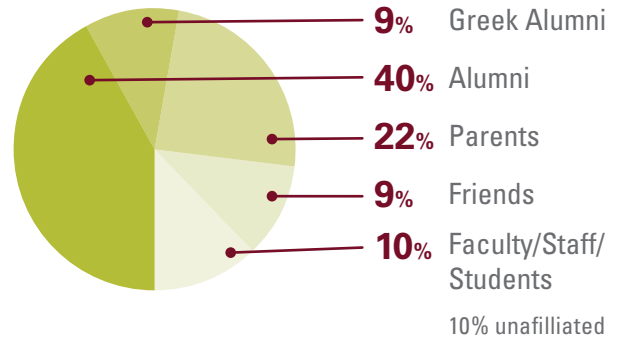

LOGGER DAY CHALLENGE

DOLLARS:

\$486,384
(more than ever before!)

THE LOGGER COMMUNITY TRULY WERE CHANGE-MAKERS THIS YEAR!

YOUR 2023 IMPACT BY THE NUMBERS

PARTICIPATION BY CLASS:

- **67 CLASSES** REPRESENTED
- **EARLIEST CLASS: 1960**
- **MOST DONORS: 2005**
(35 DONORS, \$7,882)
- **1,939 CURRENT LOGGERS** PARTICIPATED
- **HIGHEST DOLLARS: 1979**
(\$105,215)

1,593 DONORS

WHERE IN THE WORLD 47 states

State with highest participation:

WASHINGTON
633 DONORS

First geographic challenge:

HAWAII
(66 donors participated)

ATHLETIC HIGHEST PARTICIPATION:

Football
Donors (139)
Raised (\$74,250)