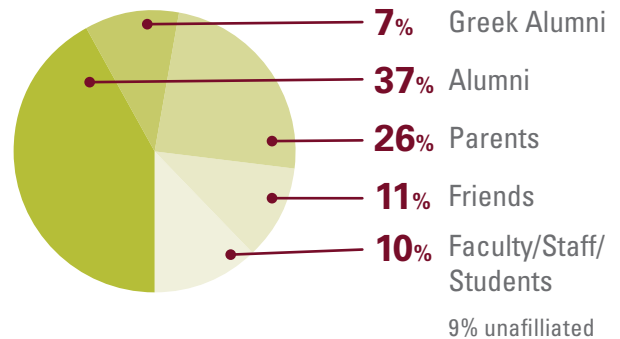

LOGGER DAY CHALLENGE

DOLLARS:

$309,972

THE LOGGER COMMUNITY TRULY SHOWED UP THIS YEAR!

YOUR 2024 IMPACT BY THE NUMBERS

PARTICIPATION BY CLASS:

- **67 CLASSES** REPRESENTED
- **MOST DONORS: 2005**
  (20 DONORS, $8,981)
- **HIGHEST DOLLARS: 1992**
  ($19,236)
- **EARLIEST CLASS: 1960**

1,229 DONORS