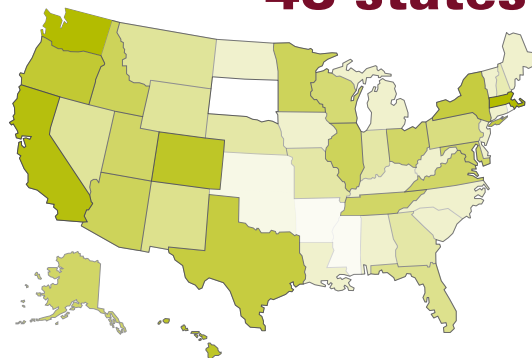

LOGGER DAY CHALLENGE

DOLLARS:

\$309,972

THE LOGGER COMMUNITY TRULY SHOWED UP THIS YEAR!

YOUR 2024 IMPACT BY THE NUMBERS

PARTICIPATION BY CLASS:

- **67 CLASSES** REPRESENTED
- **MOST DONORS: 2005**
(20 DONORS, \$8,981)
- **HIGHEST DOLLARS: 1992**
(\$19,236)
- **EARLIEST CLASS: 1960**

1,229 DONORS

ATHLETIC HIGHEST PARTICIPATION:

Football
Raised (\$38,604)

TOP 5 TEAMS MOST DONORS:

Football (97)
Men's Basketball (74)
Baseball (63)
Women's Soccer (60)
Swimming (50)

WHERE IN THE WORLD 43 states

State with highest participation:
WASHINGTON
487 DONORS

THE PUGET SOUND FUND HIGHEST PARTICIPATION BY GIFTS:

- Area of Greatest Need – **569**
- Financial Aid – **59**
- Academic Programs – **12**
- Student Life – **22**
- Faculty Support – **9**
- Campus Enrichment – **7**